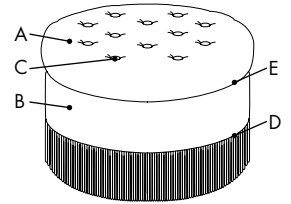

Vanity Stool

- 1 Choose Qty** Quantity: _____ 19"D x 18"H
- 2 Choose Fabrics** A: _____ B: _____ C: _____
Top Fabric Skirt Fabric Button Fabric
- 3 Choose Finishes** D: Cord/Gimp/Tassel Trim: _____ Small Welt Welt Fabric: _____

Ottoman sizes cannot be customized.

Ottomans

Round Ottoman with Bullion

1 Choose Qty

Quantity: _____ 31"D x 19"H

2 Choose Fabrics

A: _____ B: _____ C: _____
Top Fabric Side Fabric Button Fabric

3 Choose Finishes

D: 6" Fringe: _____ E: None
 Cord: _____
 Small Welt Welt Fabric: _____

Round Ottoman with Skirt

1 Choose Qty

Quantity: _____ 31"D x 19"H

2 Choose Fabrics

A: _____ B: _____
Top Fabric Skirt Fabric

C: _____ D: _____
Pleat Fabric Button Fabric