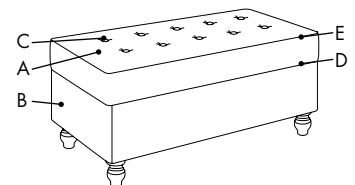

3 Choose Finishes

D: ☐ Cord/Brush Fringe: _____ E: (optional)
☐ Small Welt Welt Fabric: _____ ☐ Small Welt Welt Fabric: _____